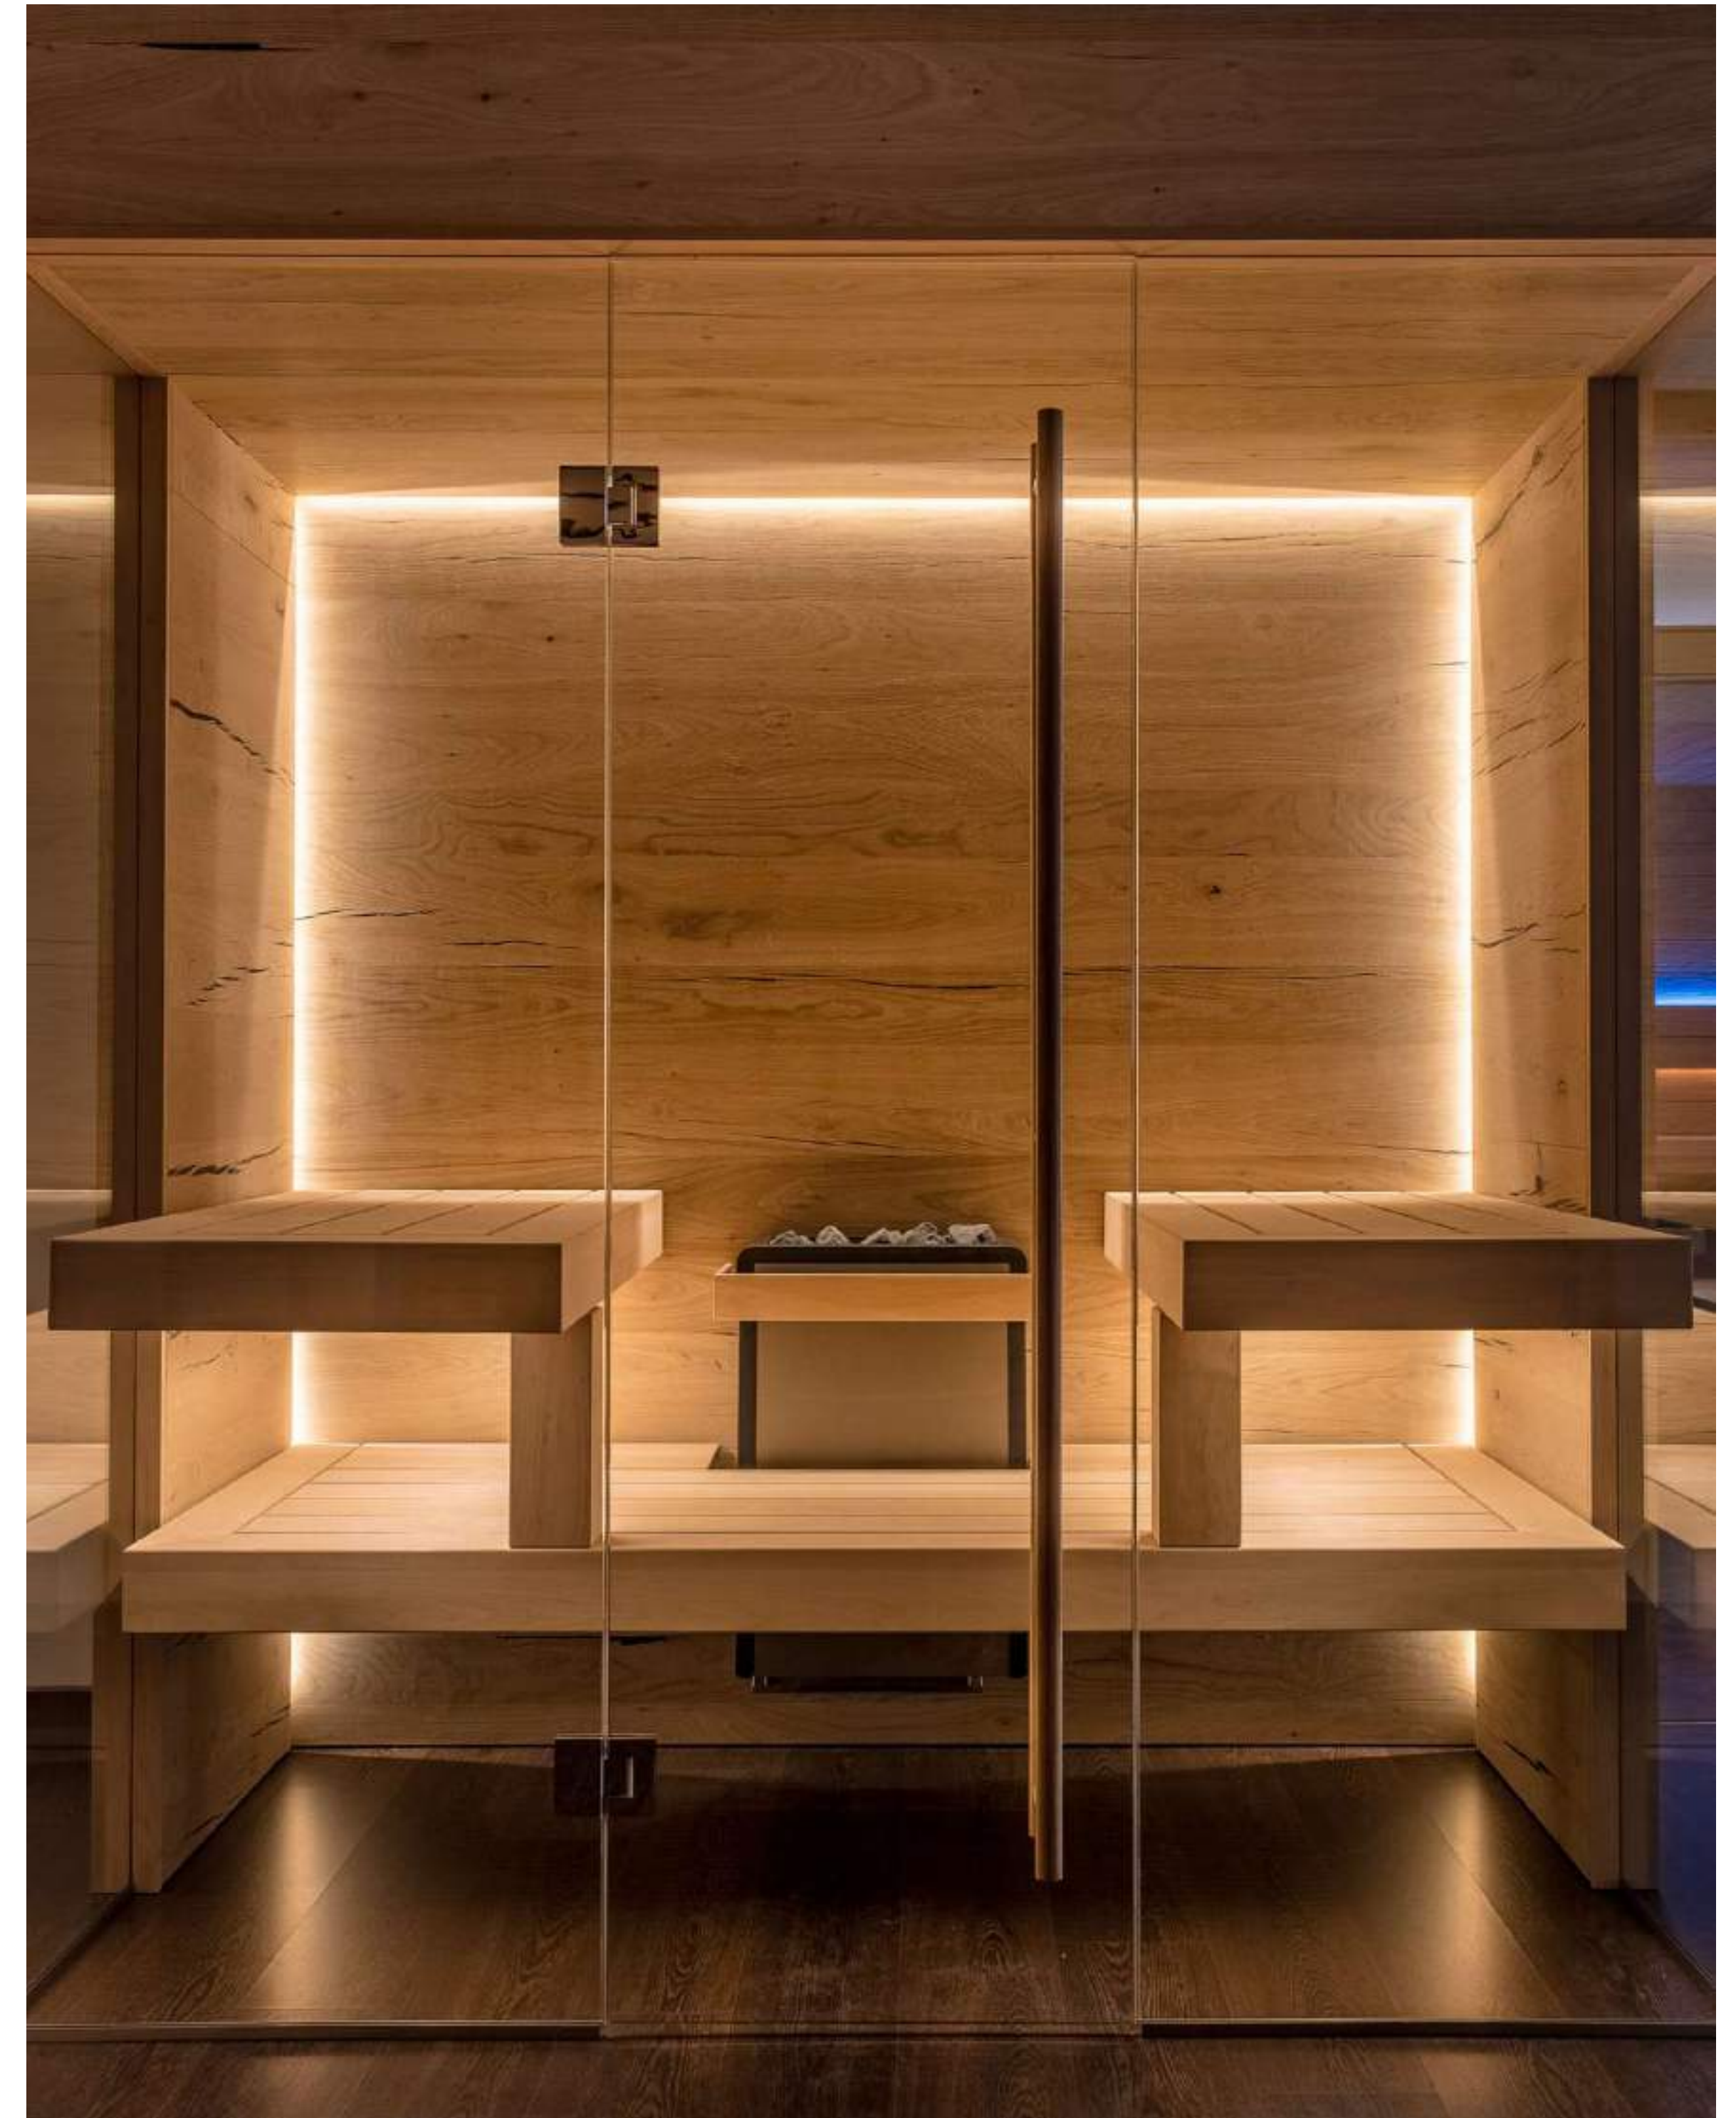

Sauna - Exclusive Line

The manufacture of Exclusive Line Astier Wellness saunas is based on a meticulous choice of high-quality wood, guaranteeing durability and aesthetics. The interior panels are treated with a special process that improves the strength and stability of the wood, enhancing its insulating properties and durability.

Astier Wellness also makes a point of offering an exclusive line, combining refined design and premium materials to create a unique experience. Each sauna is designed to be not only a wellness space, but also a genuine interior design feature.