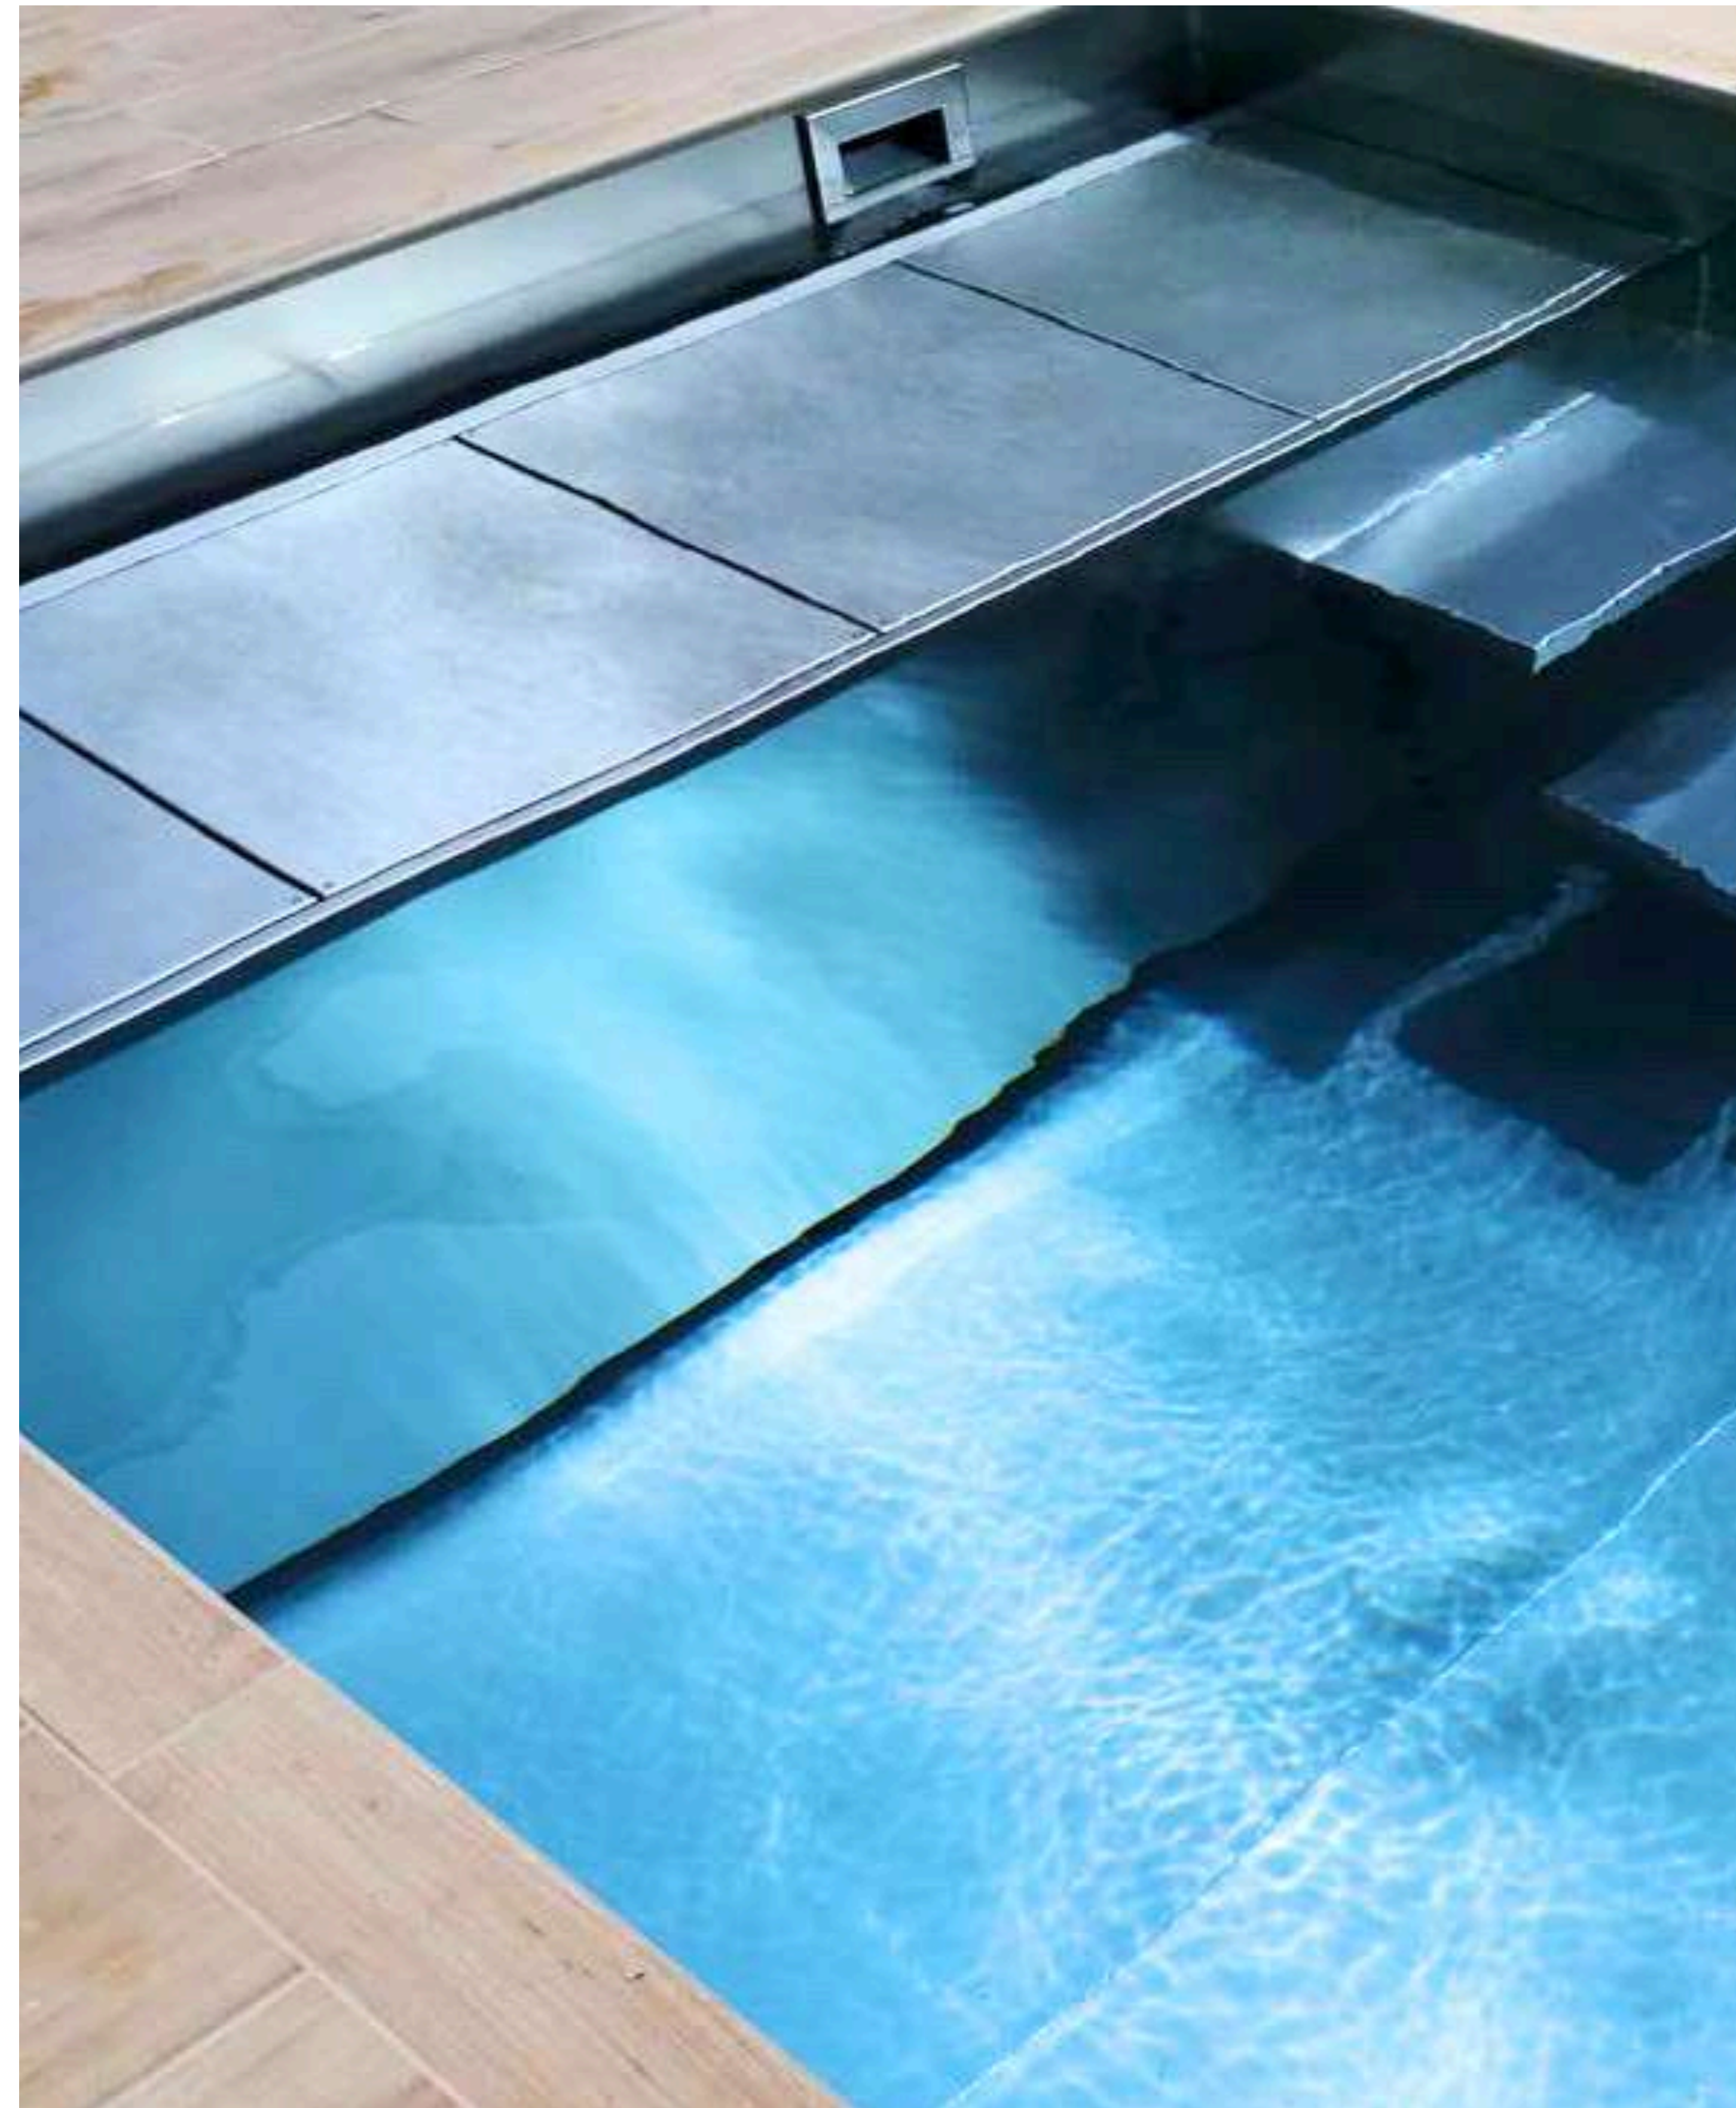

Stainless Steel

Swimming Pool

Designing a stainless steel pool combines aesthetics, durability, and innovation. Key steps include feasibility studies, site preparation with stable foundations, and precise assembly of corrosion-resistant stainless steel panels for a modern look. Rigorous waterproof testing ensures durability, and advanced equipment like LED lighting and massage jets are integrated. Benefits include hygiene, impact resistance, sleek design, and eco-friendliness, as stainless steel is 100% recyclable.

Pool Sizes (in meters) :

- 4 X 6 - 4 X 8 - 4 X 10 - 4 X 12 - 4 X 14
- 3 X 6 - 3 X 8 - 3 X 10 - 3 X 12 - 3 X 14