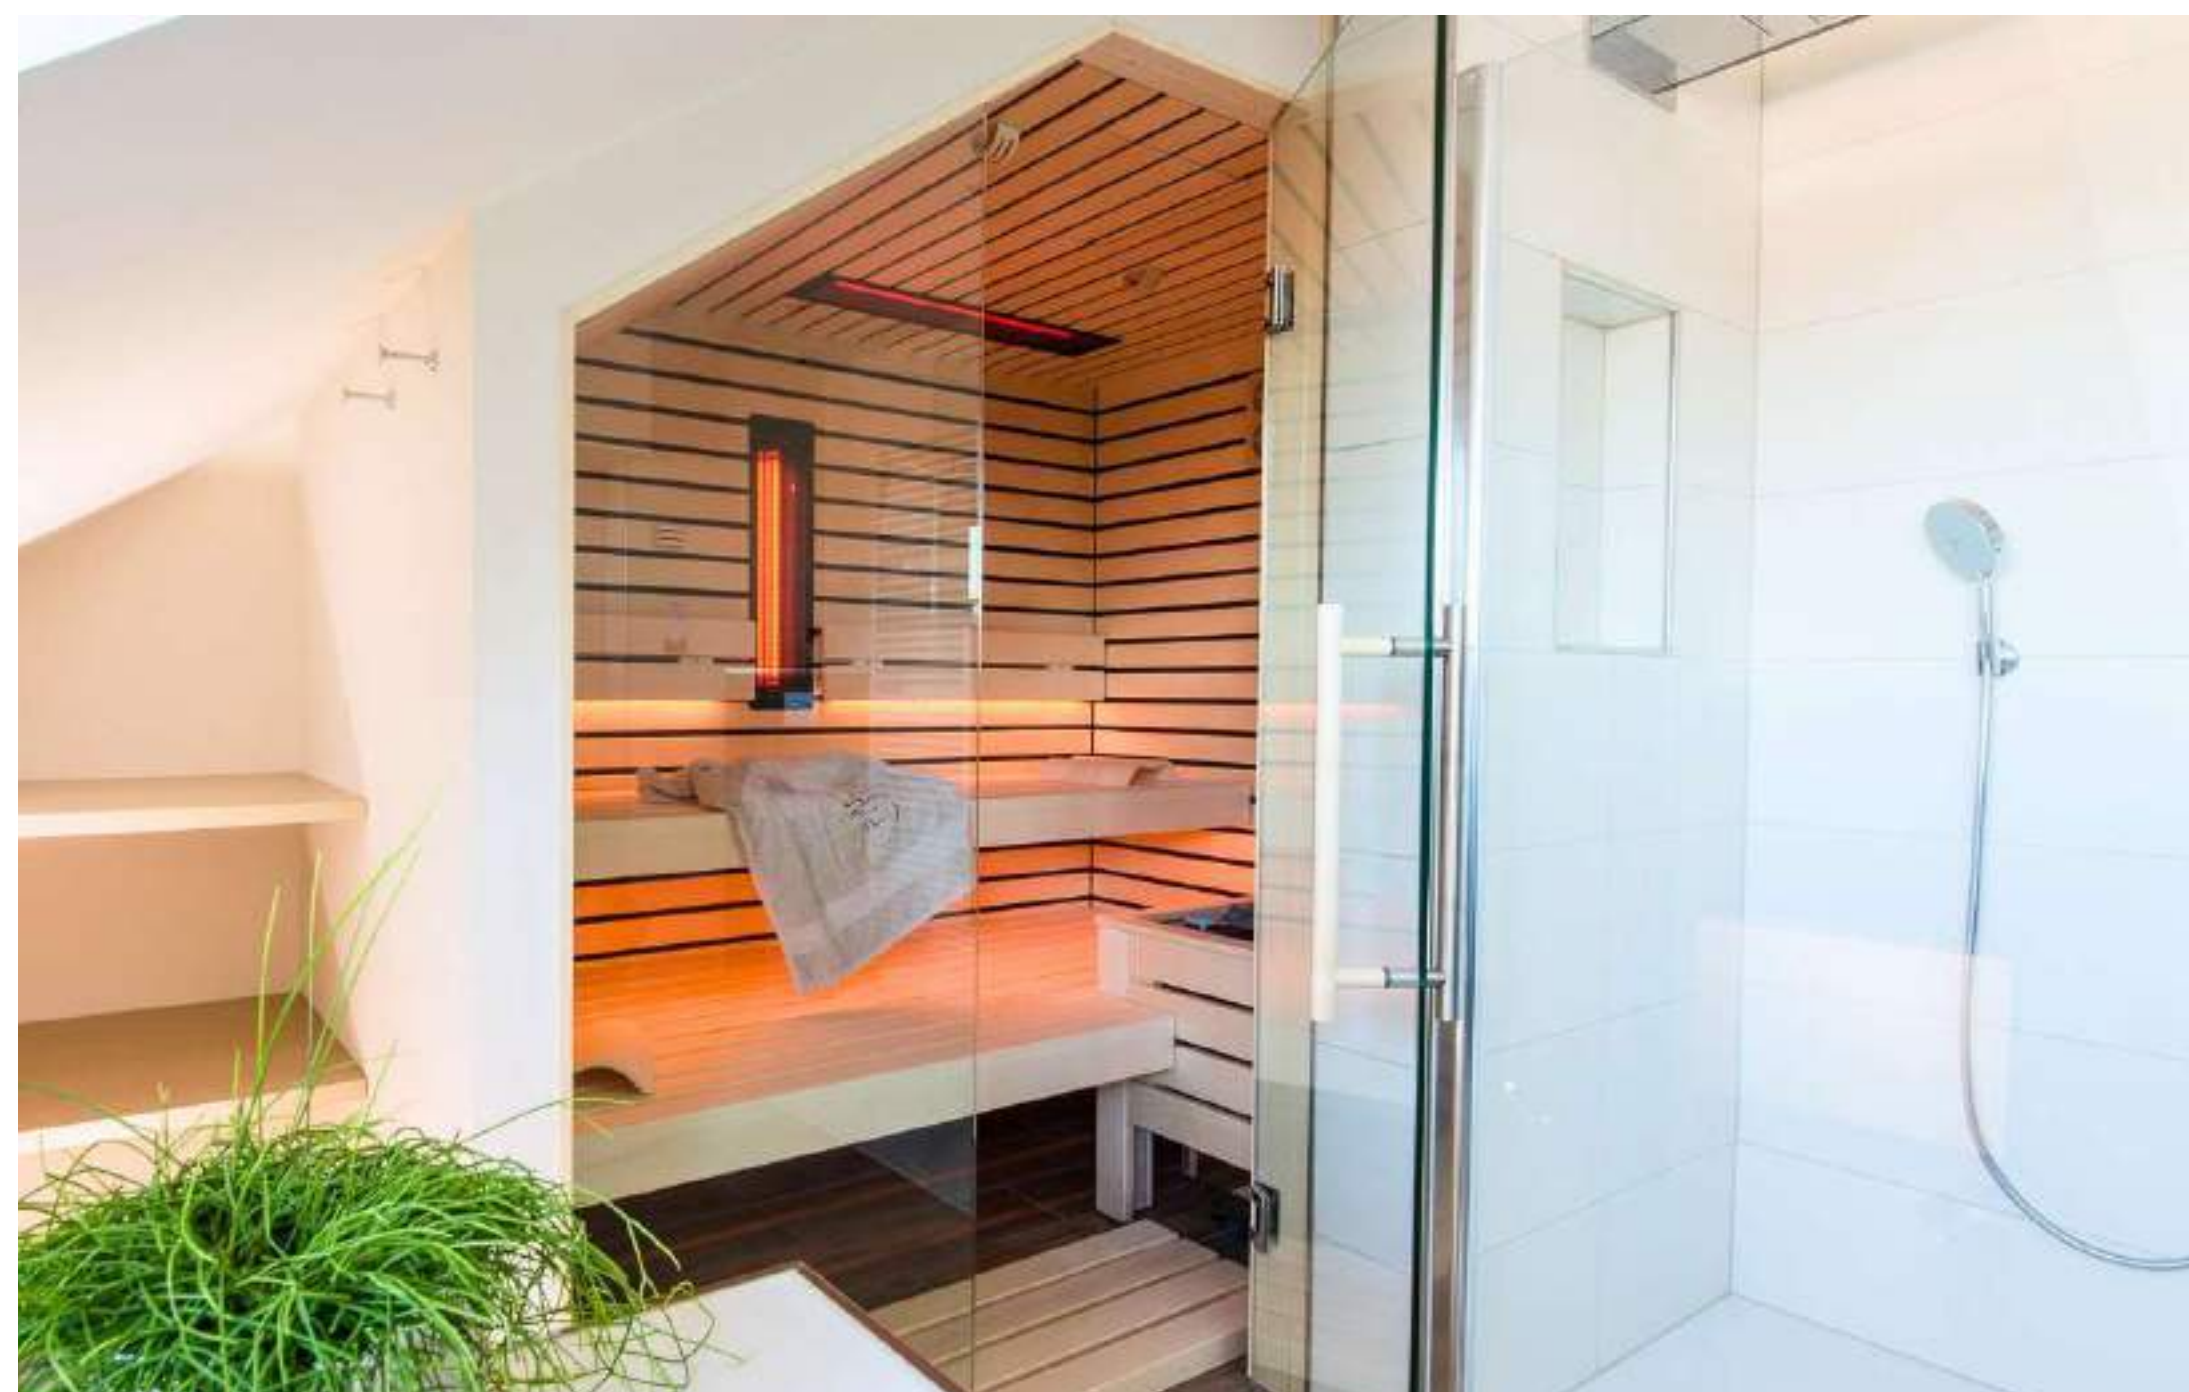

Astier Wellness stands out for its exclusive line, combining meticulous design with top-quality materials to deliver an unrivalled experience. Each sauna is designed to be a true haven of well-being, while adding a decorative touch to your home.

A photograph of a modern wooden sauna interior. The walls and ceiling are made of horizontal wooden planks. A black Harvia heater is positioned in the foreground, filled with rocks. A white towel is draped over a wooden bench in the background. The lighting is warm and ambient, highlighting the wood grain.