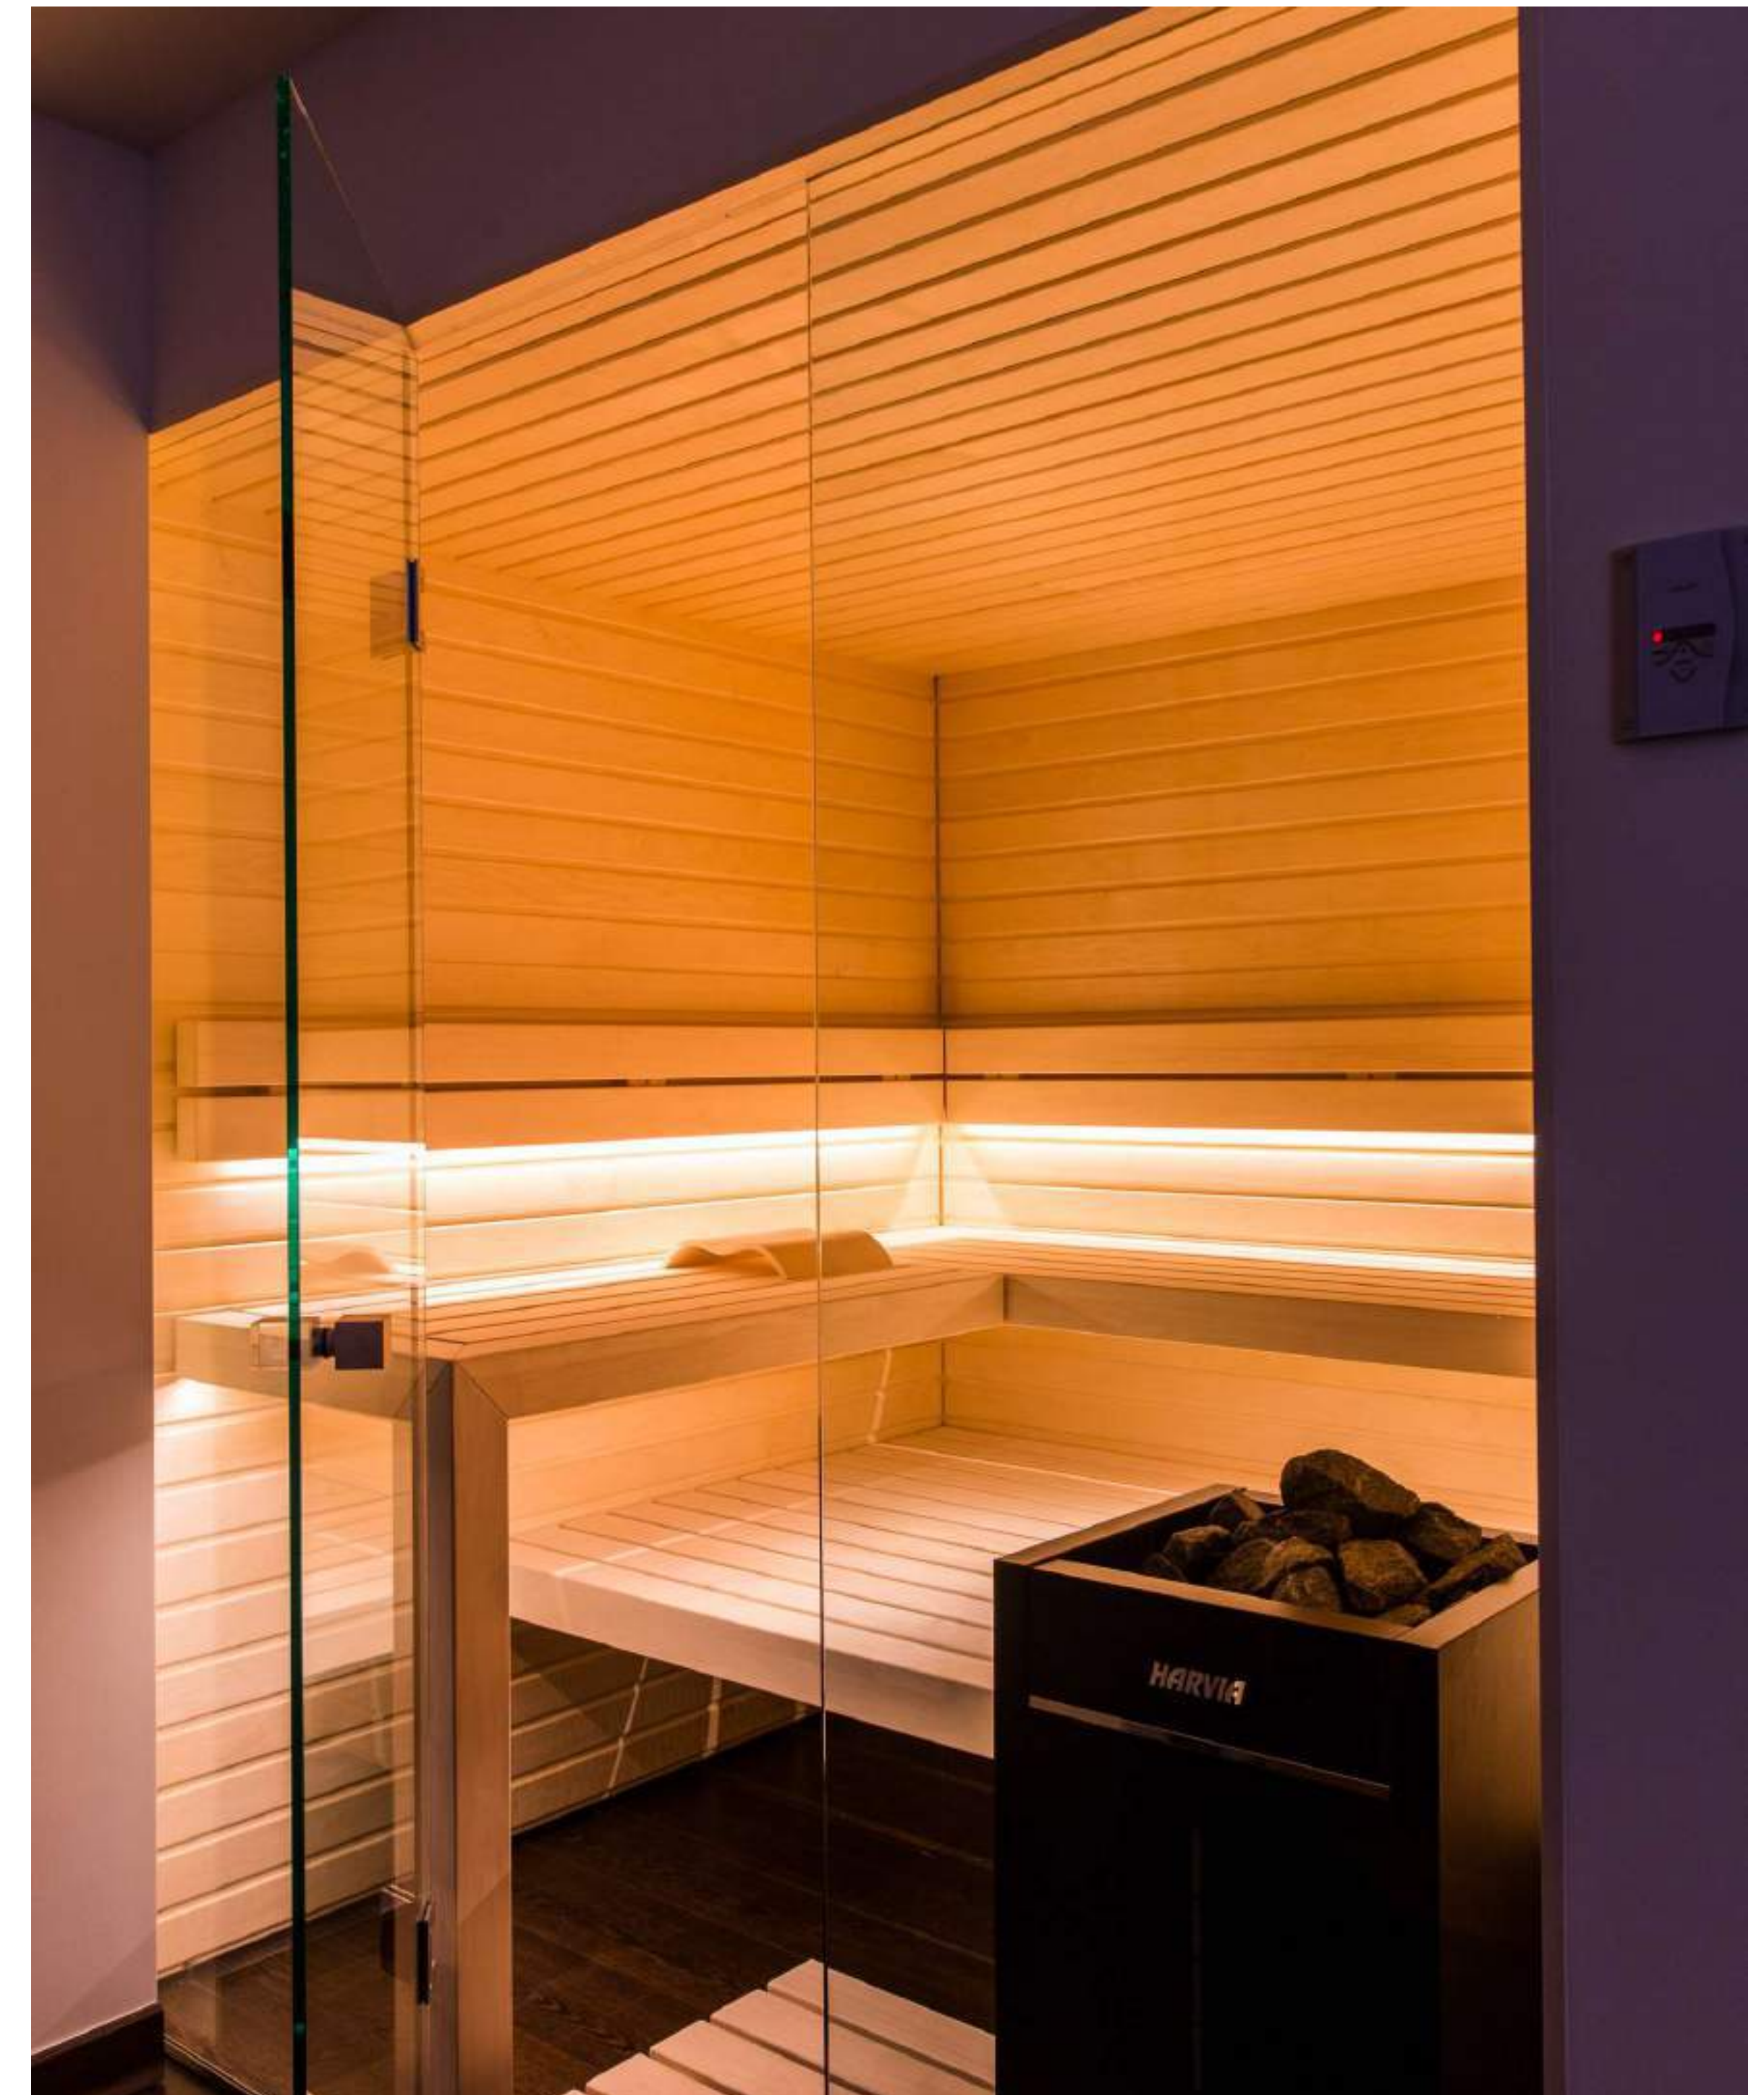

A photograph of a modern wooden sauna interior. The walls and ceiling are made of horizontal wooden planks. A black Harvia heater is positioned in the foreground, filled with rocks. A white towel is draped over a wooden bench in the background. The lighting is warm and ambient, highlighting the wood grain.