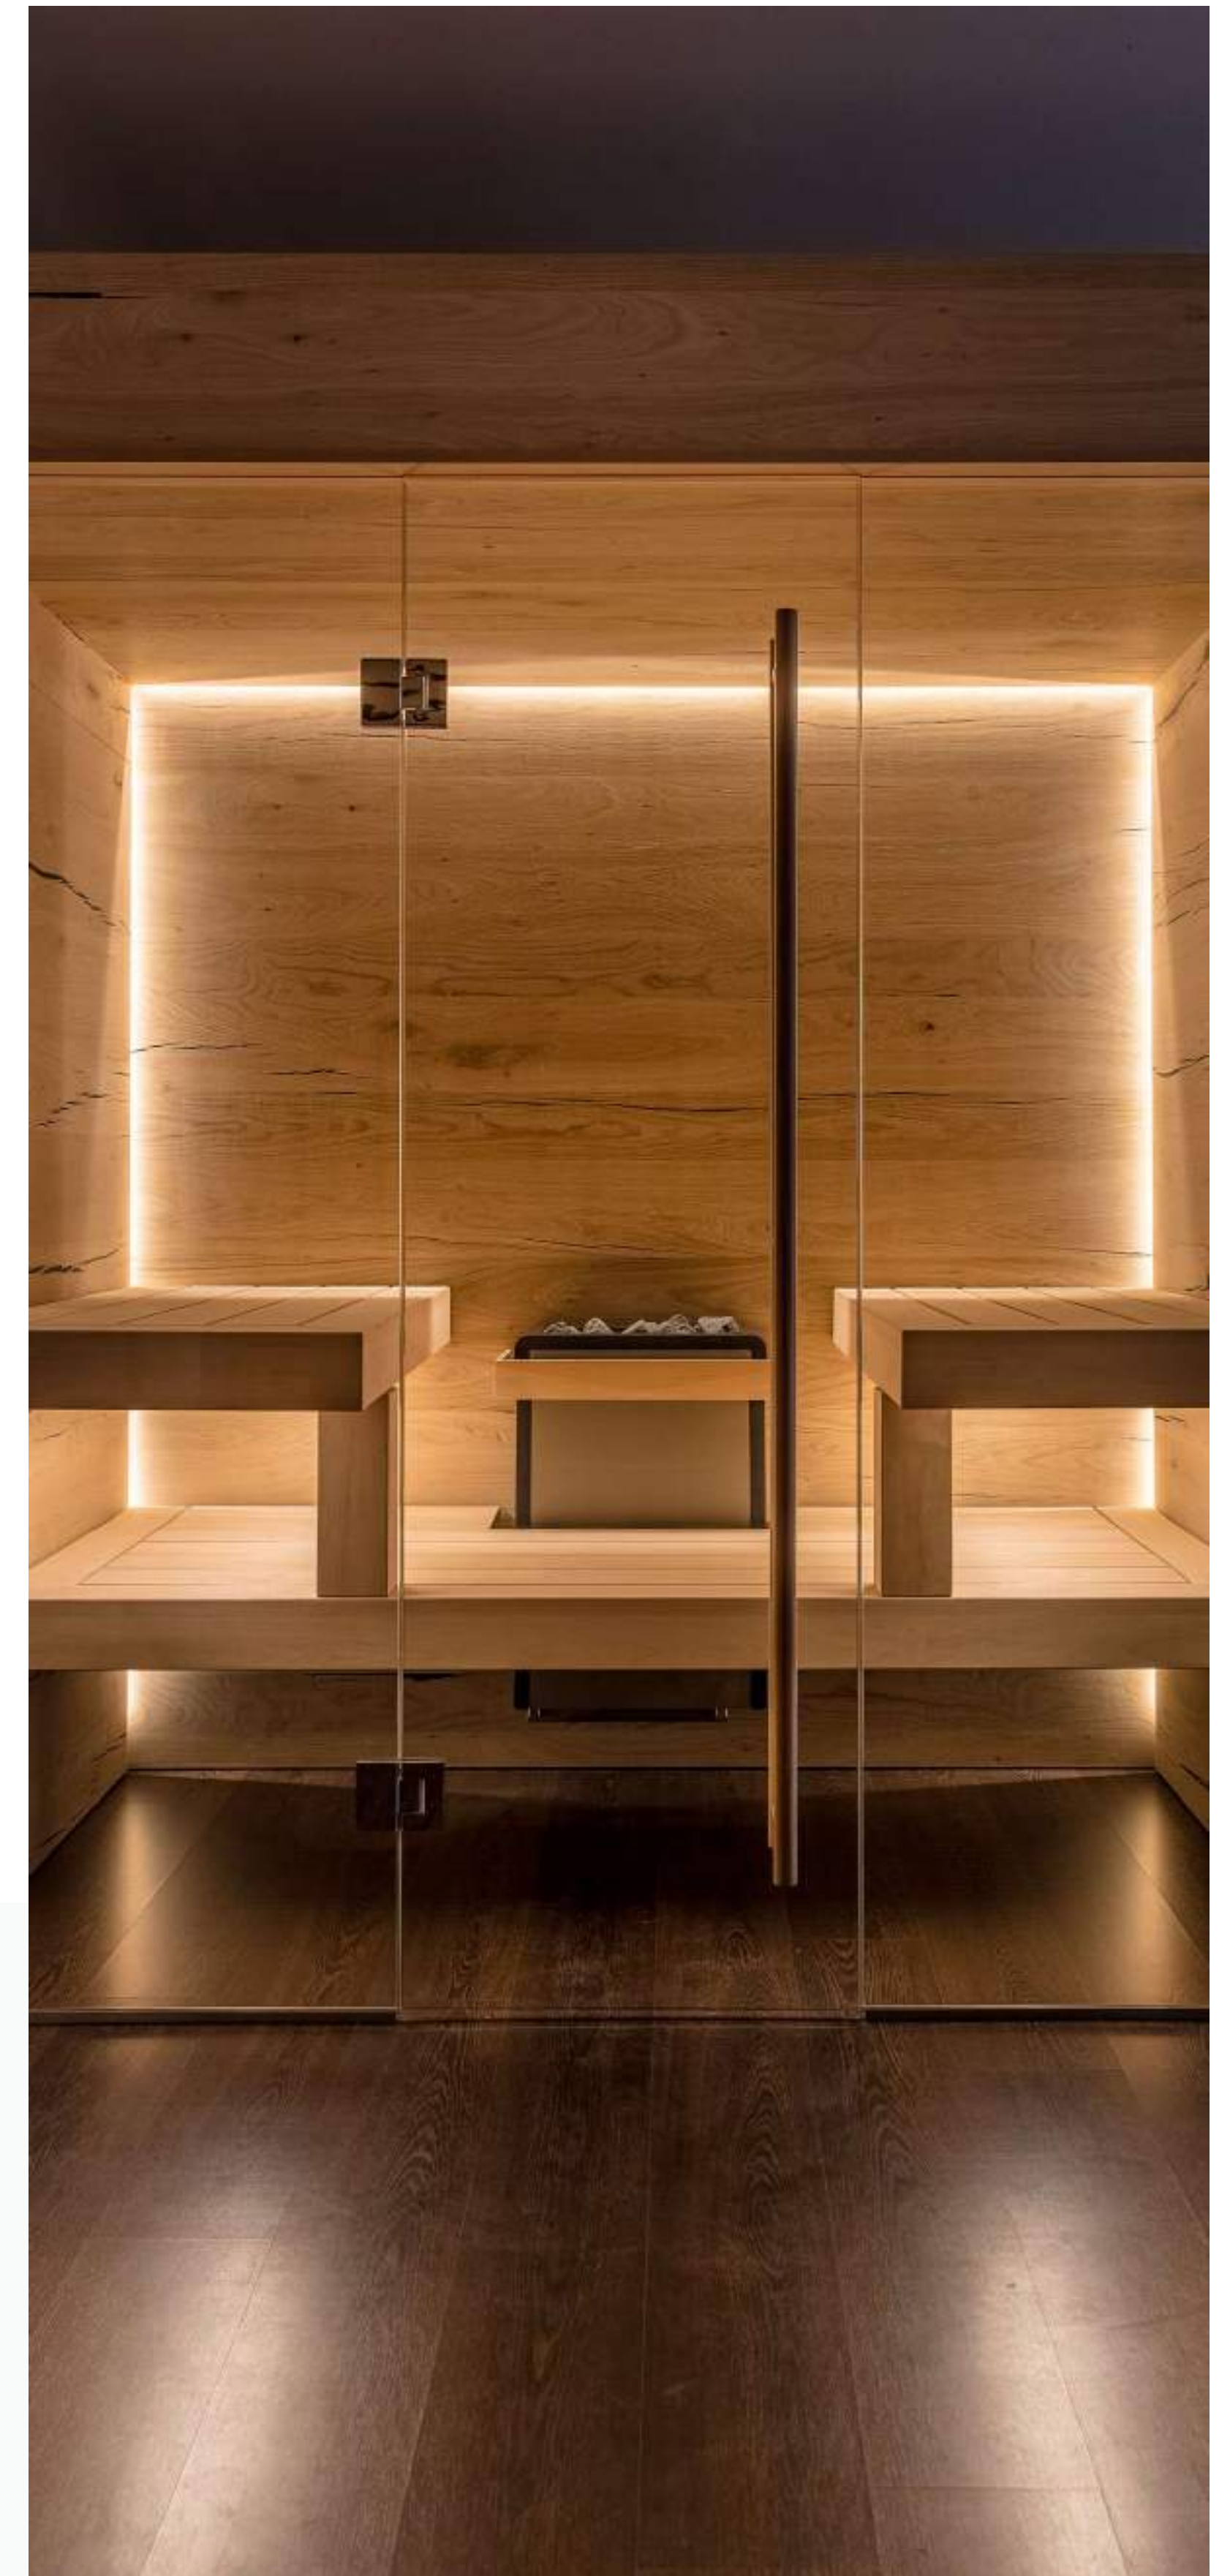

Content

Sauna	06
Steam Room	20
Spa Drop	25
Stainless Steel Swimming Pool	34