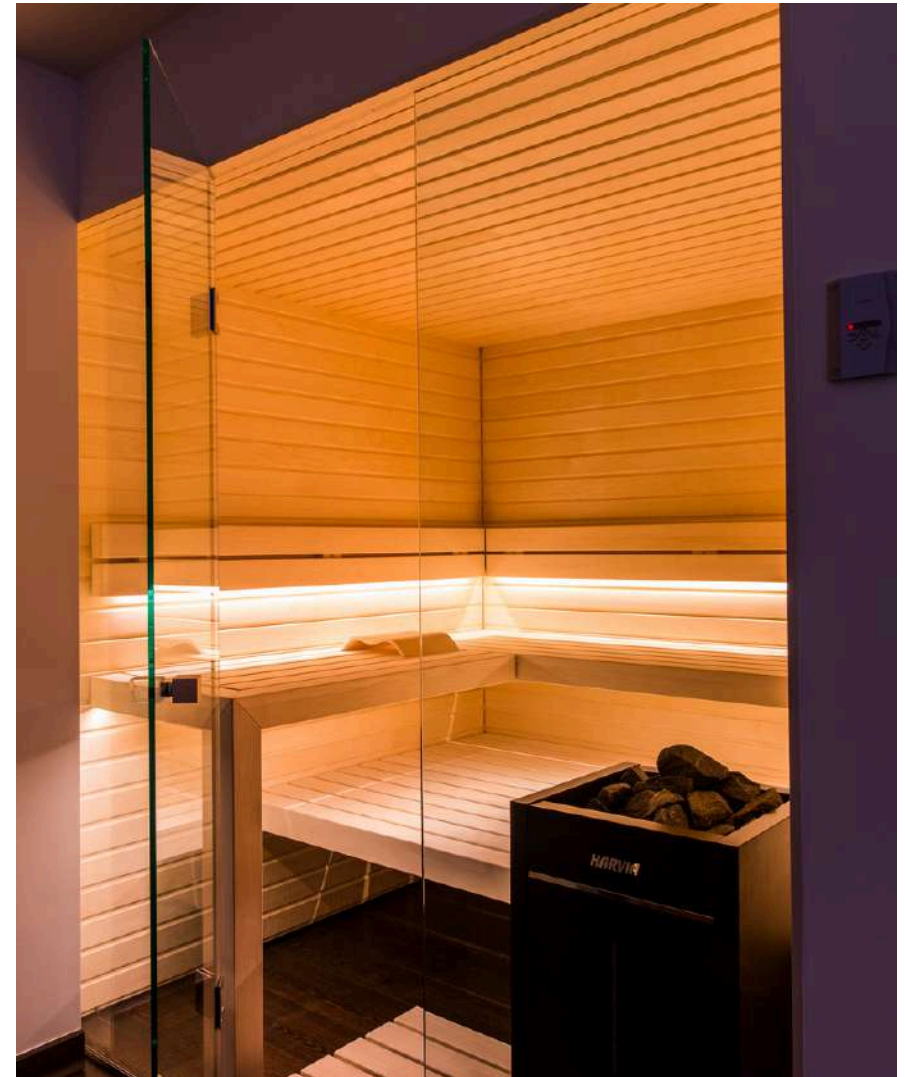

Sauna – Swiss Edition

The design of Swiss Edition AstierWellness saunas is based on a rigorous selection of top-quality wood, ensuring both solidity and aesthetic appeal. We use sauna boards made from aspen, heat-treated aspen, alder and spruce, chosen for their excellent insulating properties and durability.

AstierWellness stands out for its exclusive line, combining meticulous design with top-quality materials to deliver an unrivalled experience. Each sauna is designed to be a true haven of well-being, while adding a decorative touch to your home.