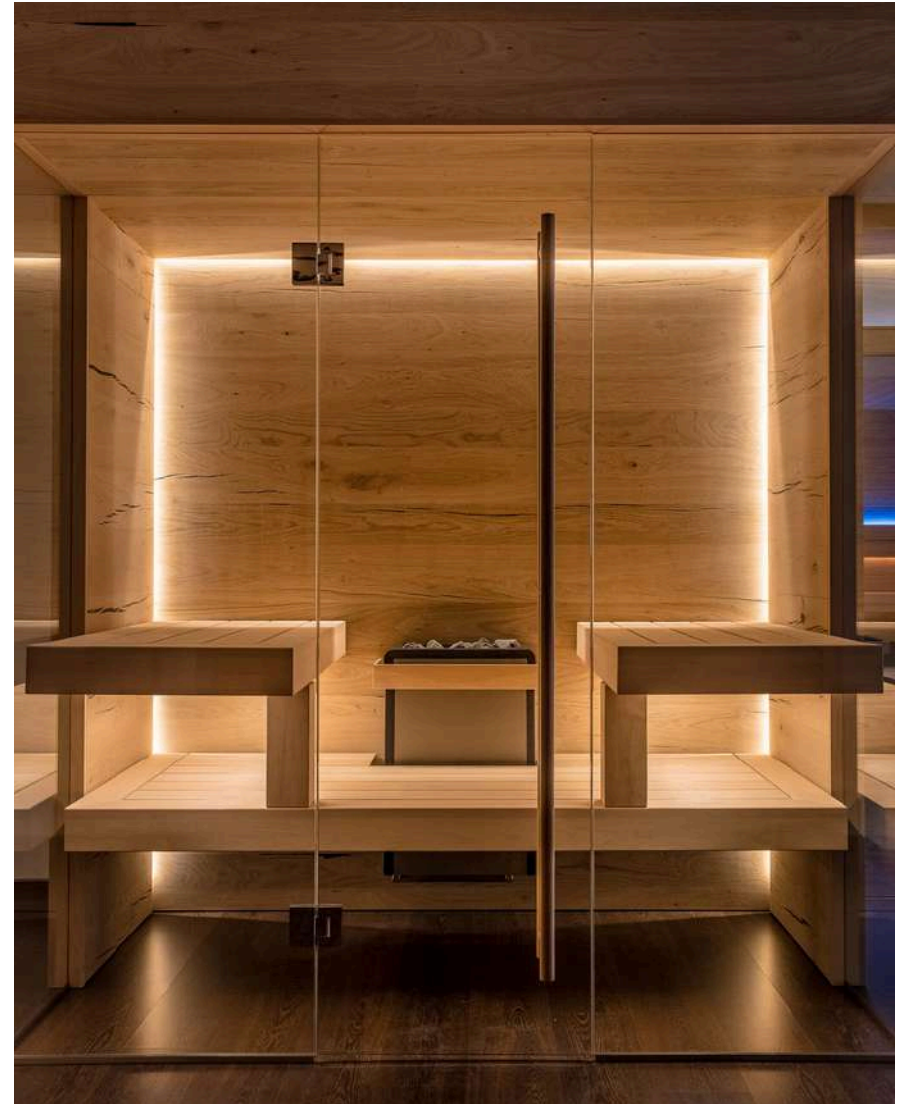

A photograph of a modern sauna interior. The walls and benches are made of light-colored wood. A black Harvia heater is in the foreground, filled with stones. The heater has the brand name 'HARVIA' on it. The scene is lit with warm, ambient lighting from recessed strips in the walls. A white towel is draped over a bench in the background.

Build Your Wellness.

The model shown is a sauna from **Swiss Edition** range

The model shown is a sauna from **Swiss Edition** range

The model shown is a sauna from **Swiss Edition** range

The model shown is a sauna from **Swiss Edition** range

The image shows the interior of a modern sauna. The walls and ceiling are made of dark wood. A large, textured stone wall is illuminated from above. In the foreground, there are wooden benches. A small table with a dark top and a wooden base is positioned in the middle ground. The text "Take Care of Yourself." is overlaid in the center.