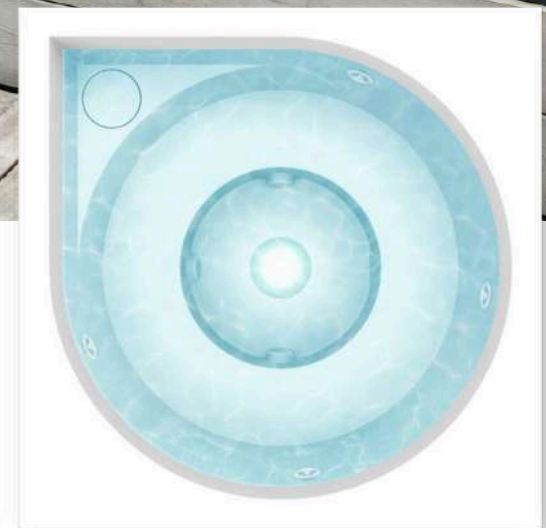

The model shown is a sauna from **Exclusive Line** range

The model shown is a sauna from **Exclusive Line** range

Hamмам - Steam Smoke

Designing a steam room today combines modern comfort with the heritage of traditional oriental steam baths. A high-end hammam is crafted with noble materials and refined lighting for a unique sensory experience.

Spa Drop

Discover the Drop Spa, the perfect fusion of comfort and aesthetics ! With exterior dimensions of 220 x 220 cm and a Ø diameter of 195 cm, it is designed to blend seamlessly into your outdoor space. Its minimalist, sleek, and contemporary design makes it a true decorative asset.